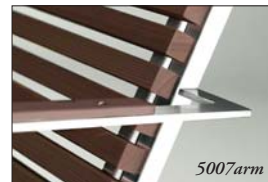

patio furnishings

Our patio furniture is precision crafted using stainless steel framework and either resin wicker, fabric sling, or teak for the seating material and tabletops. Additionally, we now offer patio loungers with gas shock seat back adjusters similar to what is used in the reclining seats on airplanes (please see 5020 series at bottom of this page)

5007

5008

5009

5010

5007arm

5011

5012

5013